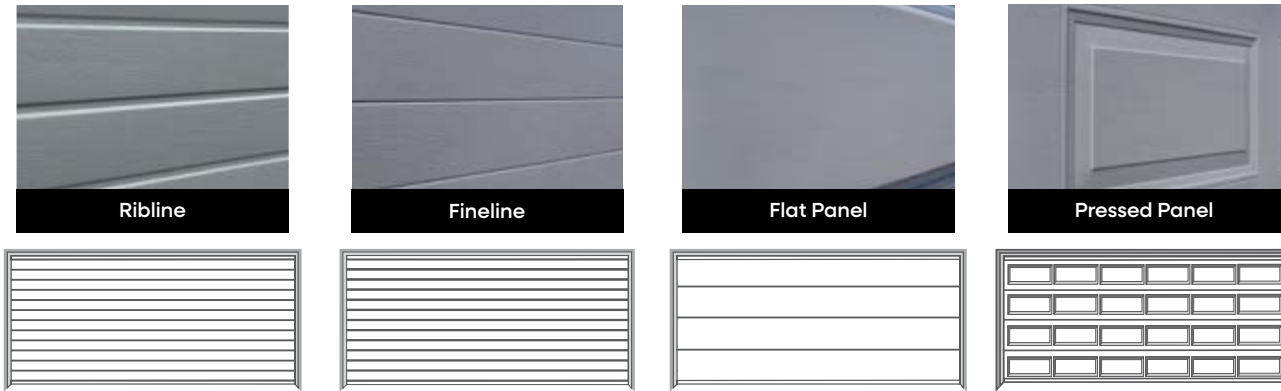

Depending on the door type, now select a:

Profile and/or Series

Sectional Garage Doors

Select a profile