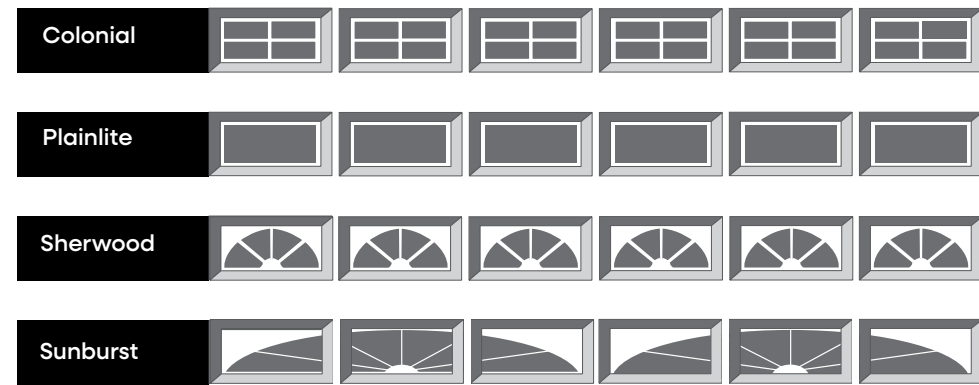

### Premium Bespoke Doors

Doorworks innovative Premium Bespoke range of garage doors offers over a hundred different garage door options for you to choose from. Available in Aluminium Composite (face fixed or insert), Batten and Flush Mount. Simply match the façade of your home with your door for that premium look.

Depending on the door type, now select a:

Profile and/or Series

Sectional Garage Doors

Select a profile

Add Windows

Roller Doors

Select a series

SERIES	THICKNESS	HEIGHT RANGE	WIDTH RANGE
Domestic	0.4mm	1.9m to 3.1m	1.8m to 3.6m
Commercial	0.5mm	1.9m to 4.8m	1.8m to 5.5m

Premium Bespoke Doors

Select a profile

Aluminium Framed Insert Series

2 EQUAL HALVES

3 EQUAL THIRDS

QUARTER - HALF - QUARTER

4 EQUAL SECTIONS

5 EQUAL FIFTHS