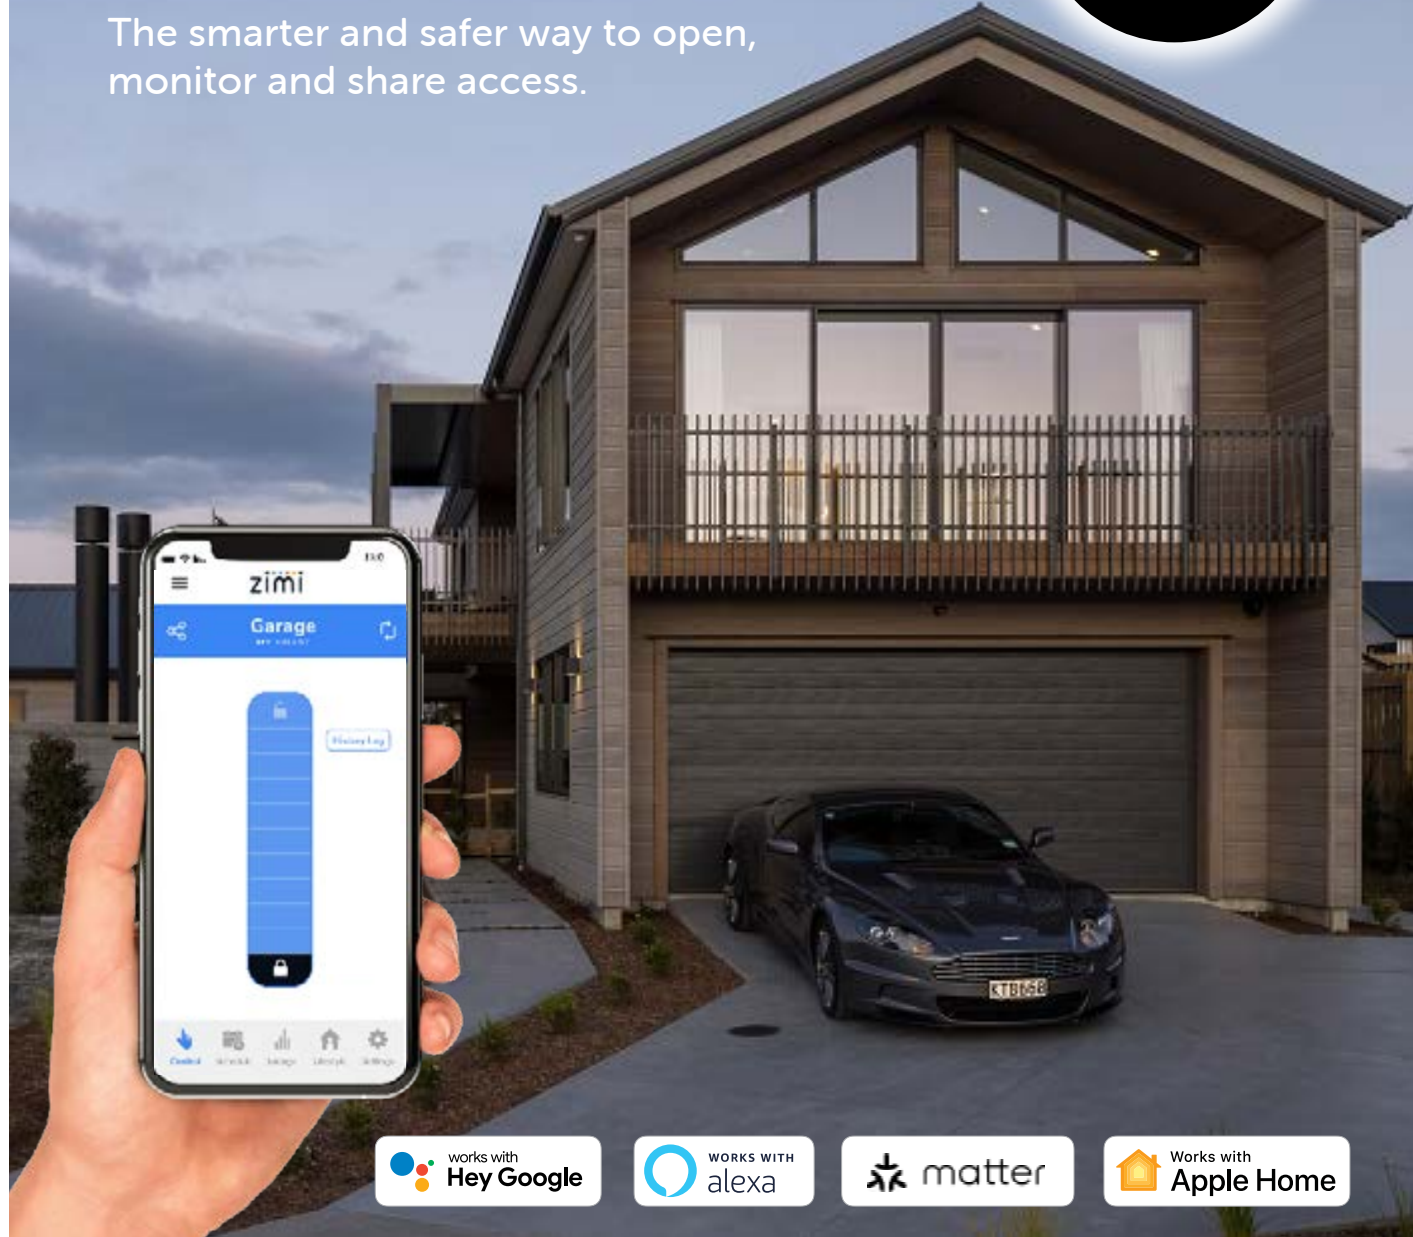

Australian made garage doors by Doorworks seamlessly blend functionality with aesthetics to elevate both domestic and commercial spaces.

**A statement of design and manufacturing excellence.**

Smooth Flat Panel Sectional Garage Door

Did you know that a garage door dominates about 40% or more of the front façade of most homes?

# Do more with the Smarter Garage Door.

The smarter and safer way to open, monitor and share access.

Requires Zimi Cloud Connect and Wi-Fi Internet connection. Apple Home requires Zimi Matter Connect. Read the data sheet for system requirements.

Just plug it in.

E-Door Connect simply plugs into a compatible door motor. Setup is quick and simple.

- Compatible door motors.
- Product features.
- System requirements.

Anywhere.  
Anytime.

Use your voice,  
watch & phone.