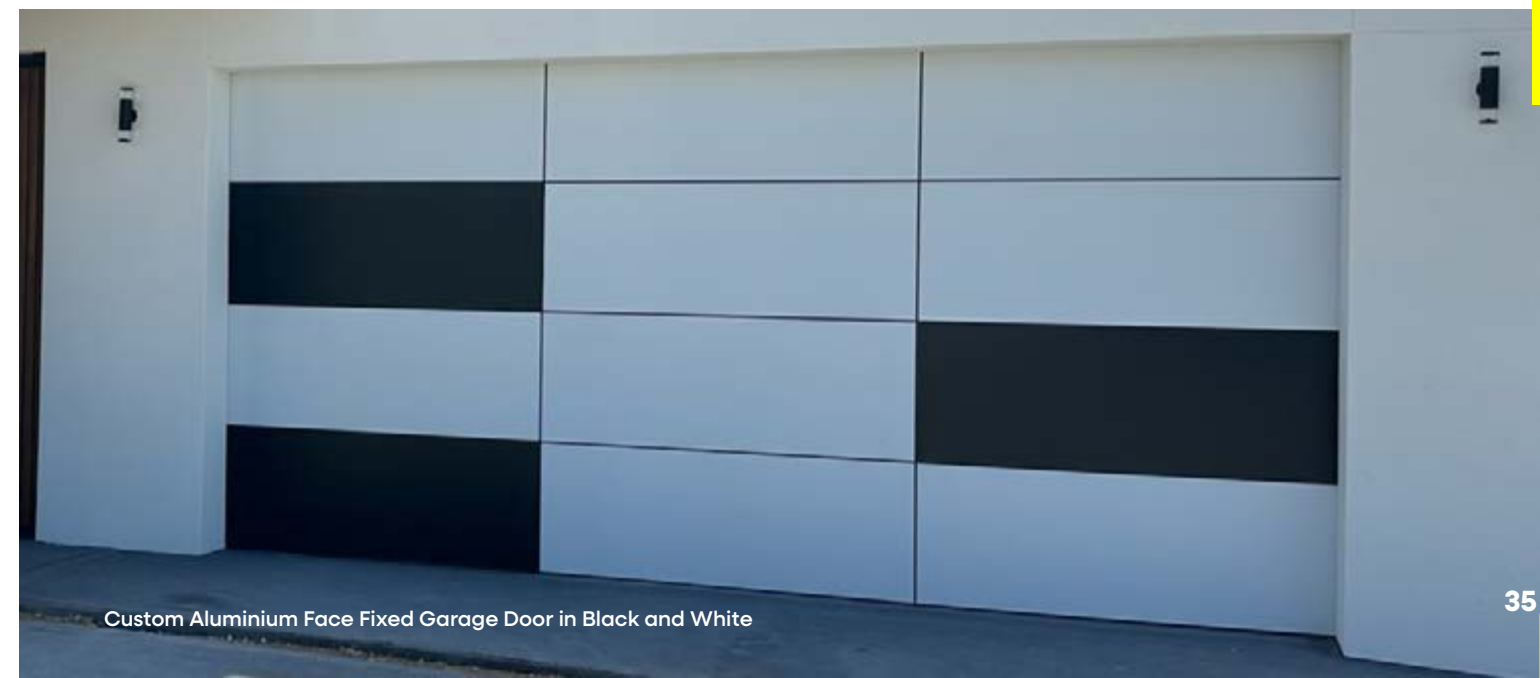

Custom Aluminium Face Fixed Garage Door in Black and White

**Less. More**

**hassle**  
stress  
boring  
wastage  
lethargy

**flexibility**  
profit  
excitement  
focus  
energy

**get more**  
doorworks.com.au