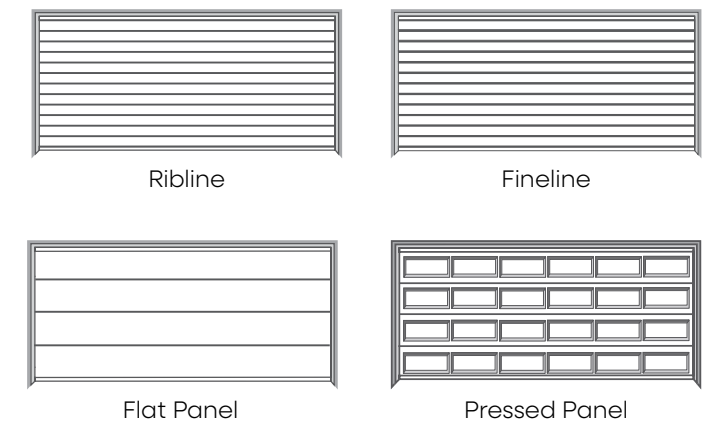

Colour options

Profile options