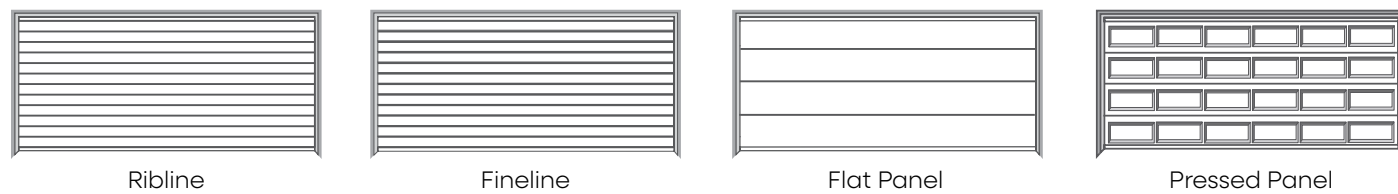

Profile options

Ribline

Fineline

Flat Panel

Pressed Panel

Window options